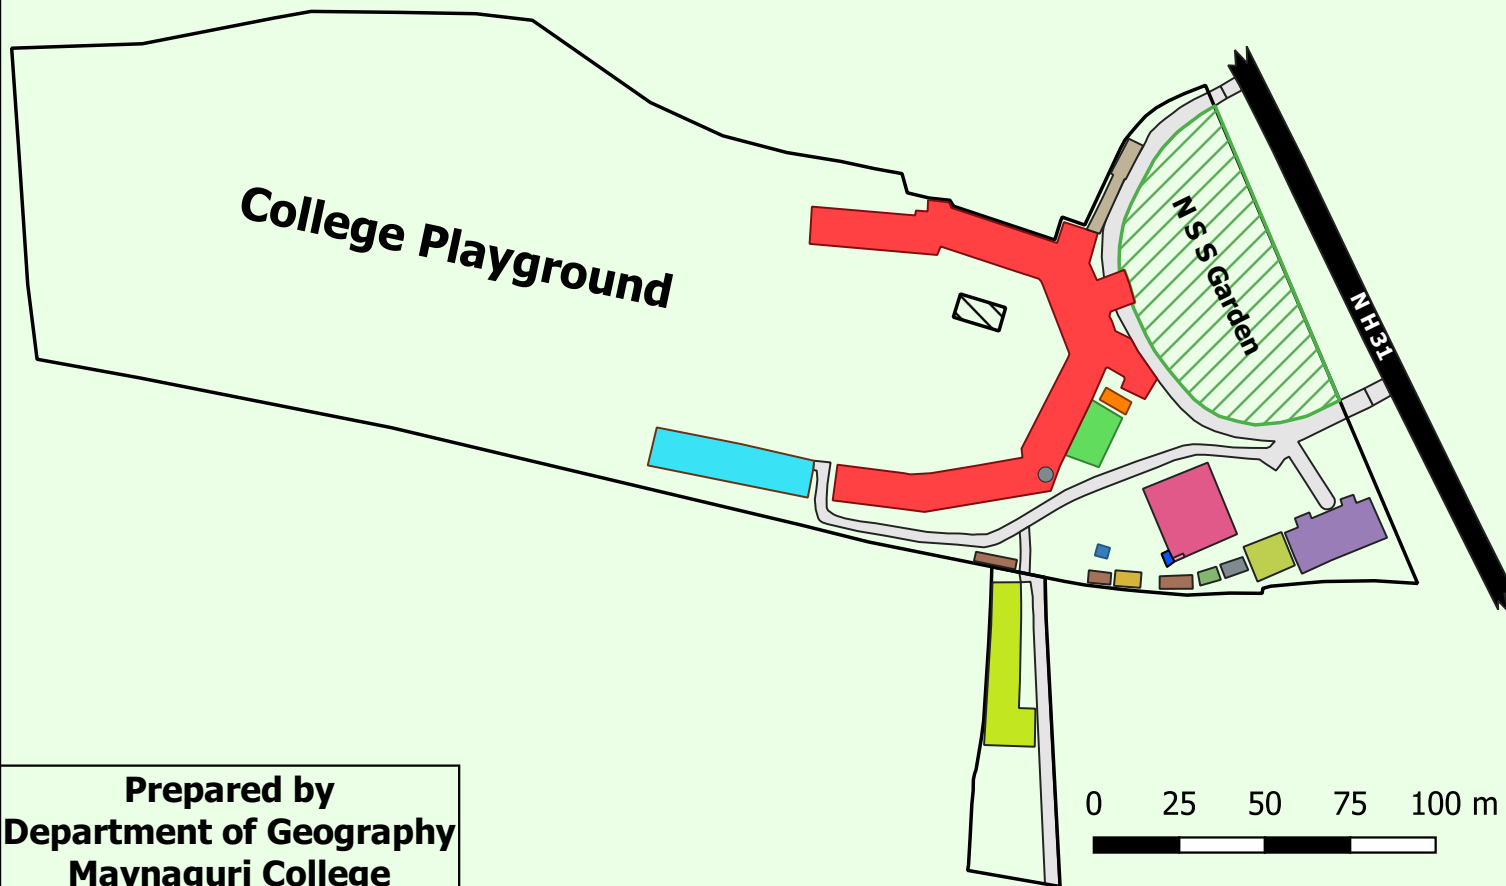

MAYNAGURI BLOCK

Campus Map

MAYNAGURI COLLEGE

LEGEND

- Academic Administrative Building
- Rainwater Harvesting
- Generator Room
- Stuff Parking
- Campus Road
- NSS Garden
- Medicinal Garden
- Auditorium
- Girls Common Room
- Ladies Toilet
- Library
- College Canteen
- Old Store Room
- Boys Toilet
- Students Union Room
- Pump House
- Students Parking
- New Science Building
- Badminton Court
- Community College

Prepared by
Department of Geography
Maynaguri College